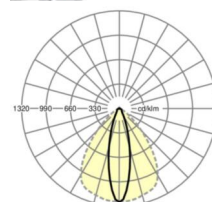

ELECTRICAL ENGINEERING

Controller	Electronic driver (1 pcs.)
System output	49W
Mains voltage	230V/50Hz
Energy efficiency class/light source	C

LIGHTING TECHNOLOGY

Placement	LED, Colour rendering/Light colour CRI ≥ 80 / 3000K
Colour tolerance (MacAdam)	3SDCM
Nominal luminous flux	8024lm
LED service life	50000h L80/B10 (Tq 30°C), 70000h L80/B50 (Tq 30°C)
Luminaire luminous efficiency	163lm/W
Beam angle	25° (C0) / 100° (C90)
UGR lat./long.	17.6 / 22.9

MECHANICS

Housing colour	silver grey/white aluminium RAL 9006
Dimensions (LxWxDxH)	1531mm x 55mm x 37mm
Weight (net)	1.65kg
Type of installation	Mounting rail system installation, Light structure

Dimensions

L	1531 mm	Length
B	55 mm	Width
H	37 mm	Height

DEEP-LINK

<https://www.regiolux.de/en/article/19520004105>

Reference	LED 8000lm 830
ηLB	100 %
Φ ↓/↑	98 % / 2 %
UGR lat./long.	17.6 / 22.9